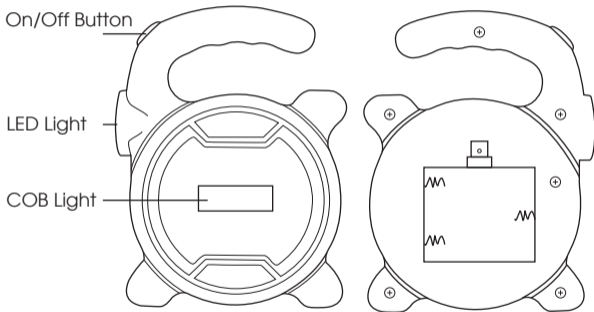

## Dual Beam COB, LED Work Light

Remove battery wrapping  
before first-time use.

3xAA Batteries (Included)

Made in China