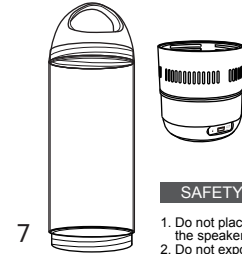

Bayou Combo Water Bottle & Wireless Speaker

Product Specifications
Output Power: 3W X 1
SNR: ≥70dB
Frequency response: 20HZ-20KHz
Input :DC5V/180m A
Play time: 90min
Impedance: 4Ω
Sensitivity: 85dB +/-2dB
Transmission range: 10m
Battery: 300 mAh

SAFETY

1. Do not place the speaker in water. Always separate the speaker before cleaning the bottle.
2. Do not expose speaker to moisture, or water.
3. Do not expose to extreme temperatures for extended periods of time.
4. Keep away from open flame.
5. Bottle Temperature Resistance: 0~140°F

FCC STATEMENT

Warning:
Changes or modifications not expressly approved by the party responsible for compliance could void the user's authority to operate the equipment.

The Bluetooth® word mark and logos are registered trademarks owned by Bluetooth SIG, Inc. and any use of such marks by (D026369) is under license. Other trademarks and trade names are those of their respective owners.

MADE IN CHINA

PRINTED IN CHINA

FCC ID : 2ABHA0018