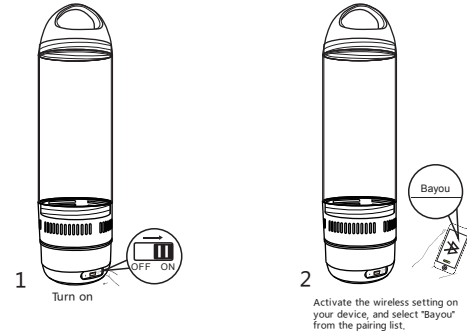

Bayou Combo Water Bottle & Wireless Speaker

Product Specifications
Output Power: 3W X 1
SNR: ≥70dB
Frequency response: 20HZ-20KHz
Input :DC5V/180m A
Play time: 90min
Impedance: 4Ω
Sensitivity: 85dB +/-2dB
Transmission range: 10m
Battery: 300 mAh

SAFETY

1. Do not place the speaker in water. Always separate the speaker before cleaning the bottle.
2. Do not expose speaker to moisture, or water.
3. Do not expose to extreme temperatures for extended periods of time.
4. Keep away from open flame.
5. Bottle Temperature Resistance: 0~140°F

FCC STATEMENT

Warning:
Changes or modifications not expressly approved by the party responsible for compliance could void the user's authority to operate the equipment.

The Bluetooth® word mark and logos are registered trademarks owned by Bluetooth SIG, Inc. and any use of such marks by (D026369) is under license. Other trademarks and trade names are those of their respective owners.

MADE IN CHINA

PRINTED IN CHINA

FCC ID : 2ABHA0018