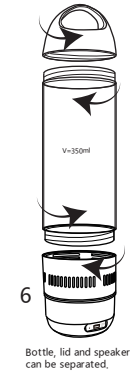

SAFETY

1. Do not place the speaker in water. Always separate the speaker before cleaning the bottle.
2. Do not expose speaker to moisture, or water.
3. Do not expose to extreme temperatures for extended periods of time.
4. Keep away from open flame.
5. Bottle Temperature Resistance: 0~140°F

FCC STATEMENT

Warning:
Changes or modifications not expressly approved by the party responsible for compliance could void the user's authority to operate the equipment.

The Bluetooth® word mark and logos are registered trademarks owned by Bluetooth SIG, Inc. and any use of such marks by (D026369) is under license. Other trademarks and trade names are those of their respective owners.

MADE IN CHINA

PRINTED IN CHINA

FCC ID : 2ABHA0018