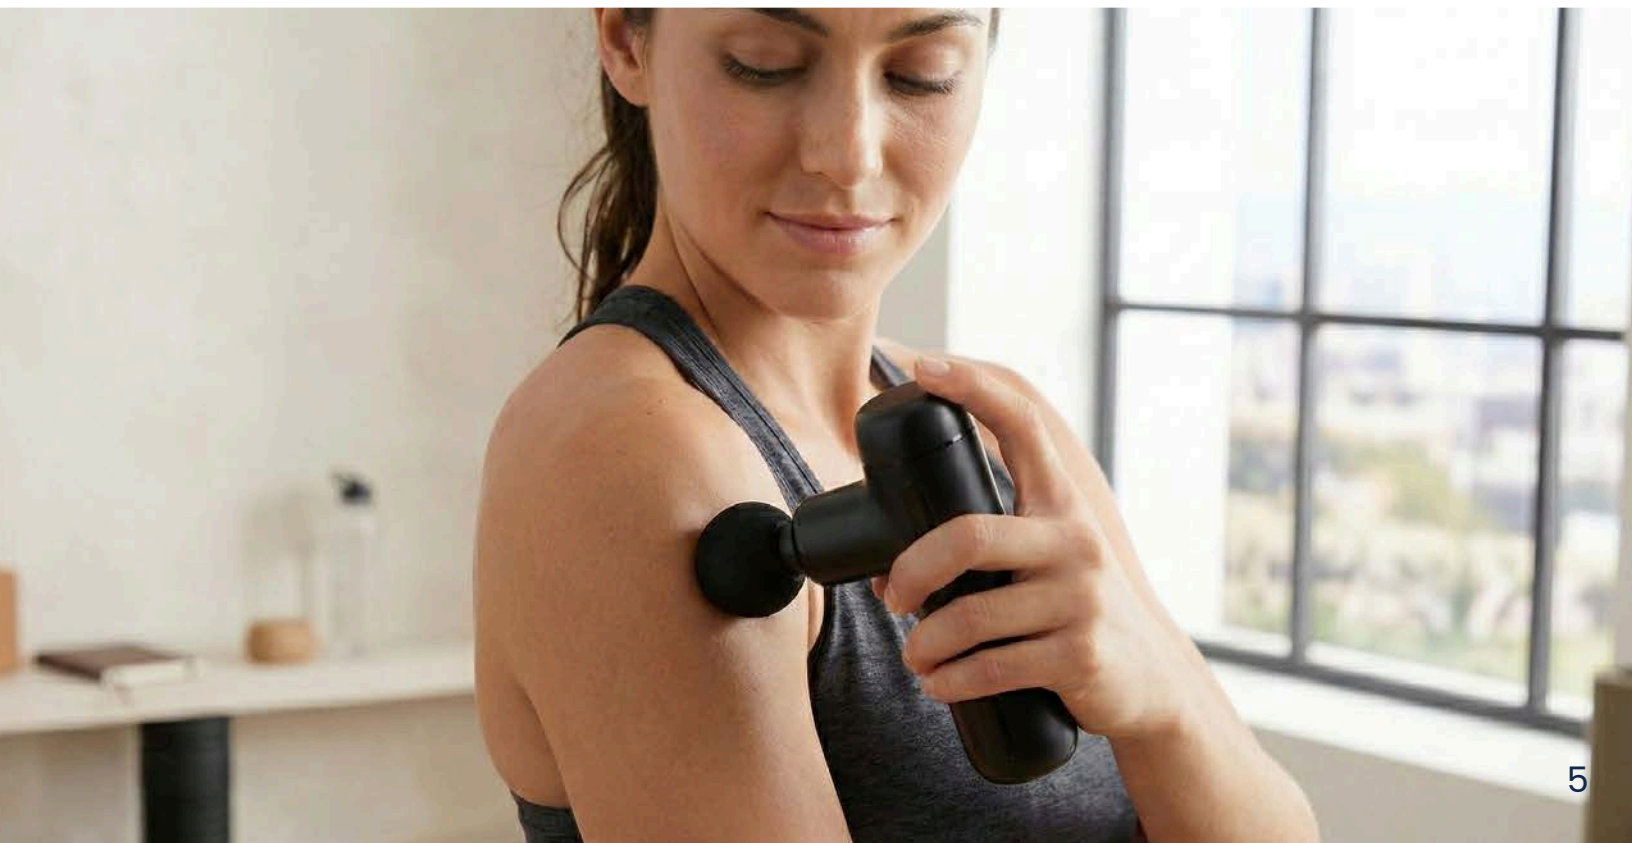

CADENCE

Deep Tissue Massage Gun

EMA-CD21

The compact Cadence includes four interchangeable heads designed for targeted relief across joints, deep tissue, and large muscle groups. It also features three adjustable speed settings with an LED indicator.

6.5 hours

3.5 hours

4 interchangeable
massage heads