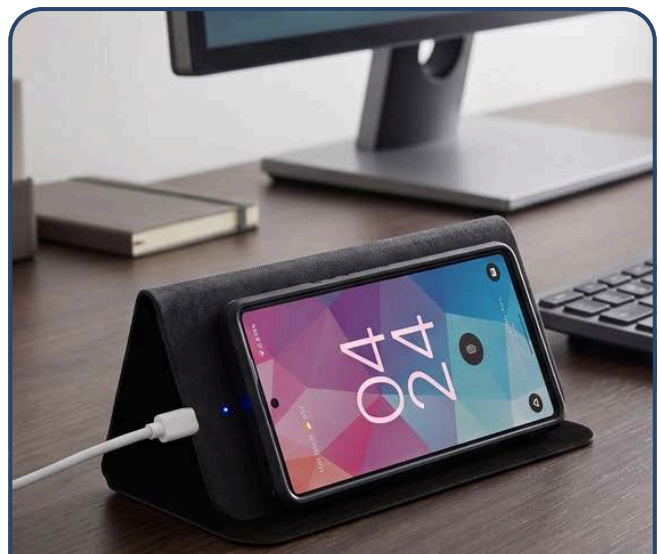

Icon Key Guide

FSC® Certified

Run time

Eco-friendly

Charge time

Accessories

12

AeroLOFT
TRAVEL MADE BETTER

14

Office

15