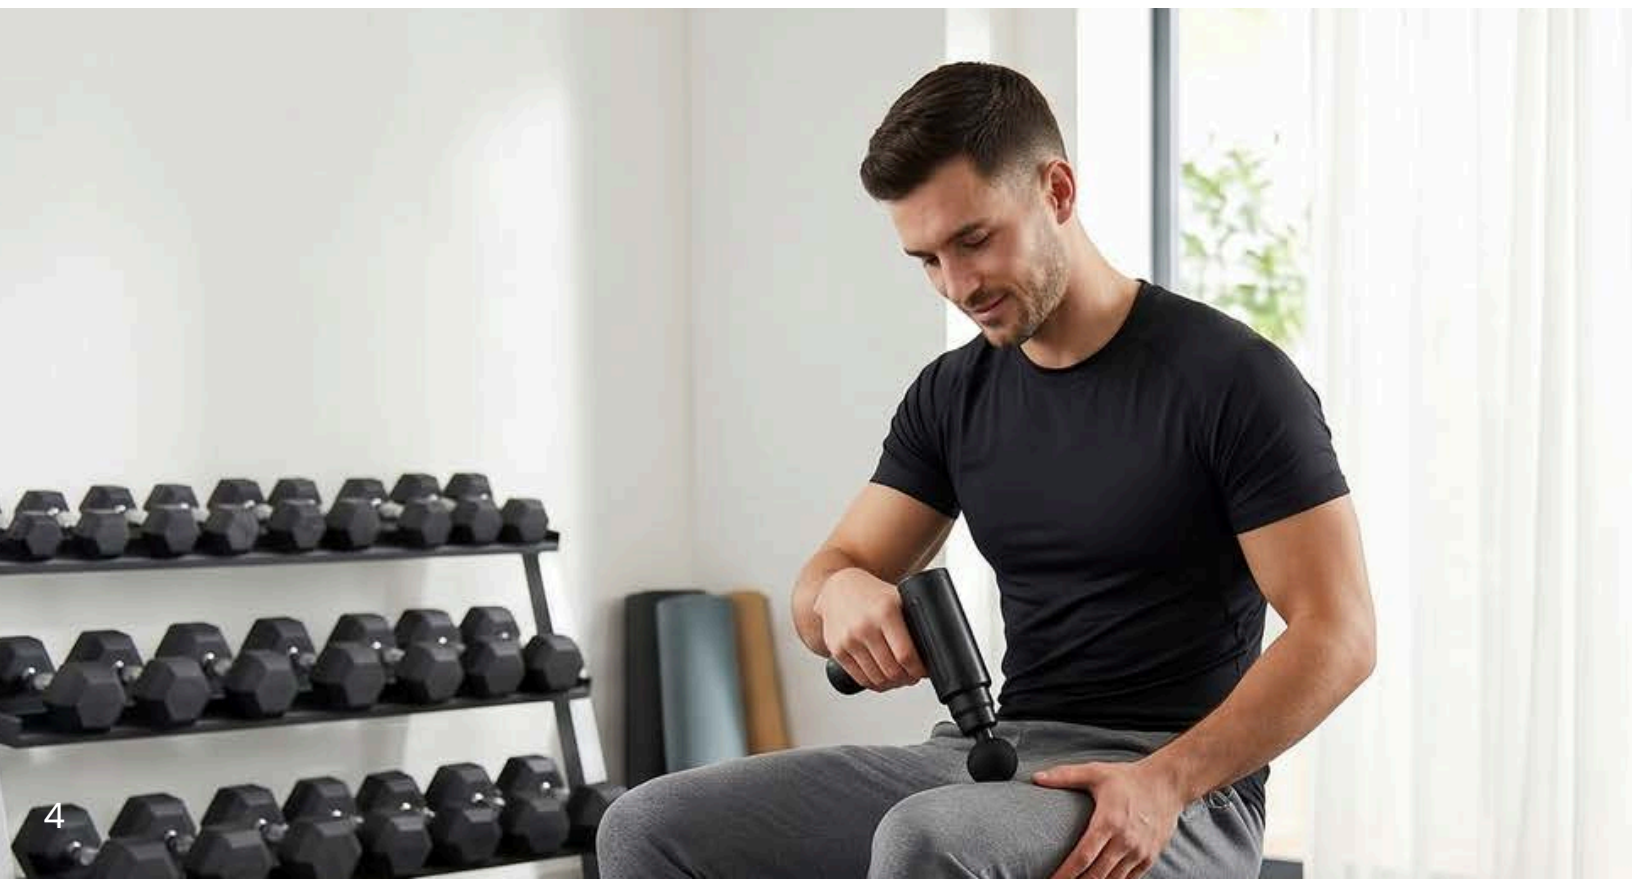

CRIMSON Massage Gun

EMA-CR24

The Crimson comes with four interchangeable heads to target different body or muscle areas. There are 6 different speeds available to adjust based on recovery or relaxation needs. This massage gun set is stored in a fabric zippered pouch. Includes a built-in 2400mAh battery, a quiet motor operating under 50dB, and a 10-minute auto shut-off for safety and efficiency.

1 hour

2.5 hours

4 interchangeable
massage heads