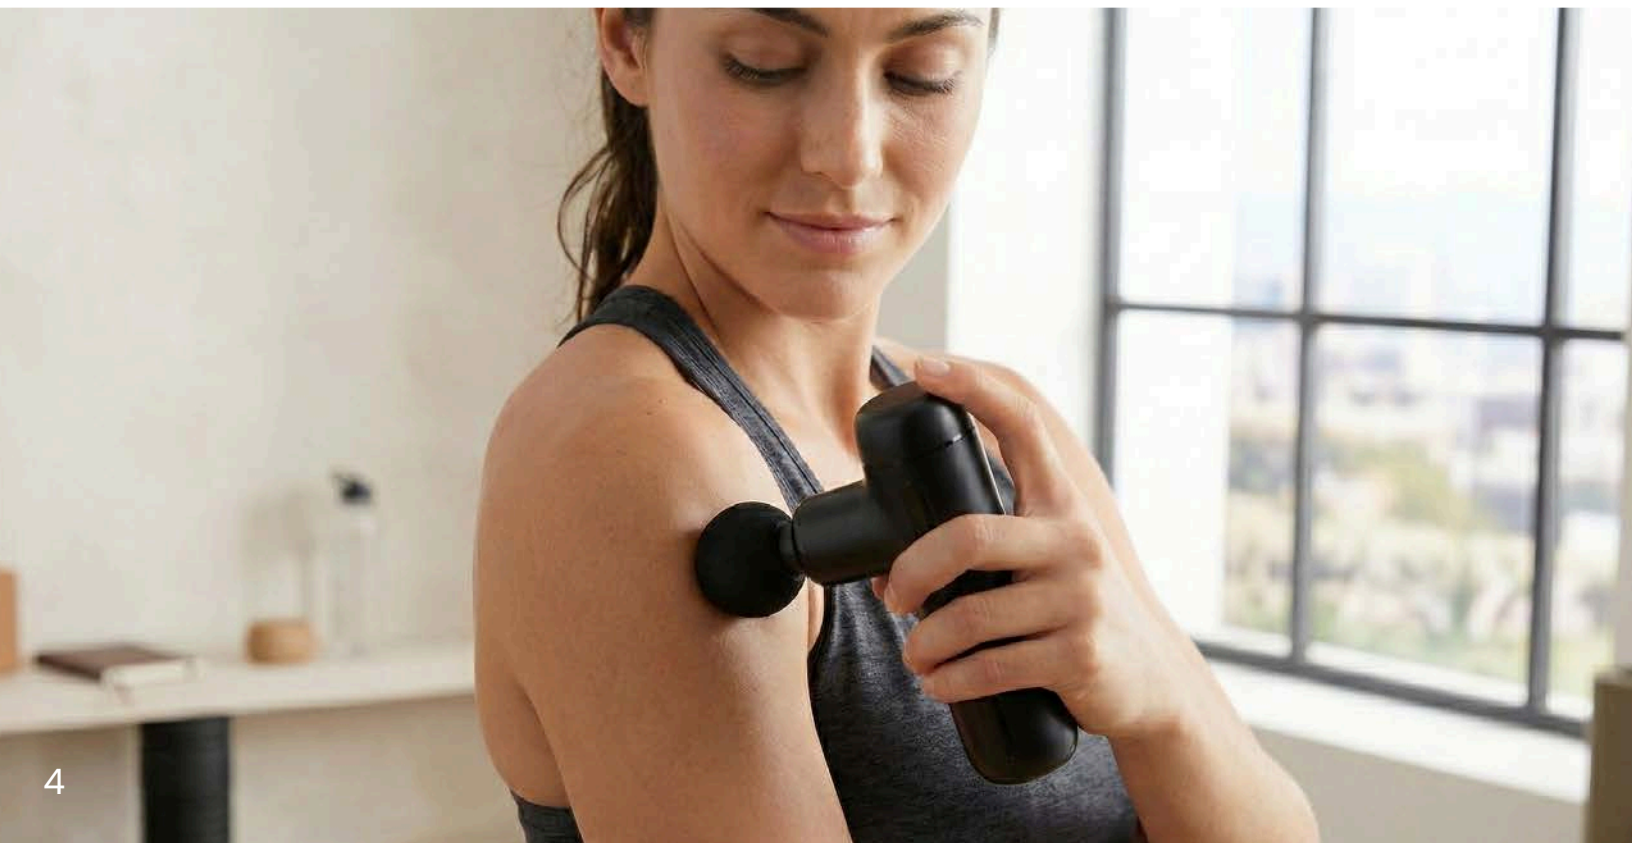

CADENCE

Deep Tissue Massage Gun

EMA-CD21

The compact Cadence includes four interchangeable heads designed for targeted relief across joints, deep tissue, and large muscle groups. It also features three adjustable speed settings with an LED indicator.

6.5 hours

3.5 hours

4 interchangeable
massage heads