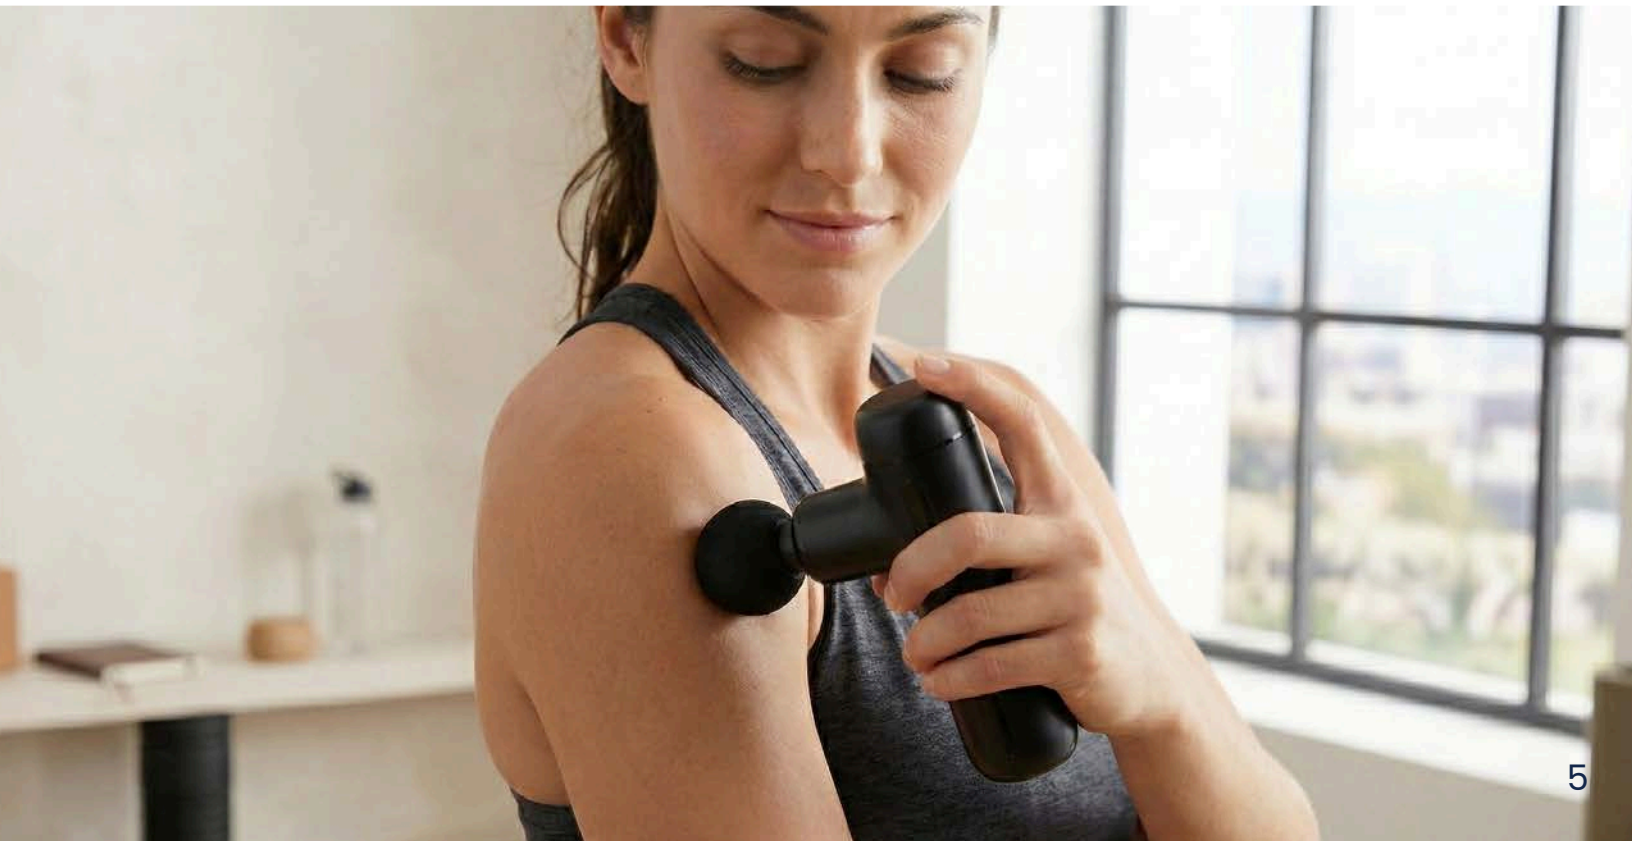

CADENCE

Deep Tissue Massage Gun

EMA-CD21

The compact Cadence includes four interchangeable heads designed for targeted relief across joints, deep tissue, and large muscle groups. It also features three adjustable speed settings with an LED indicator.

6.5 hours

3.5 hours

4 interchangeable
massage heads